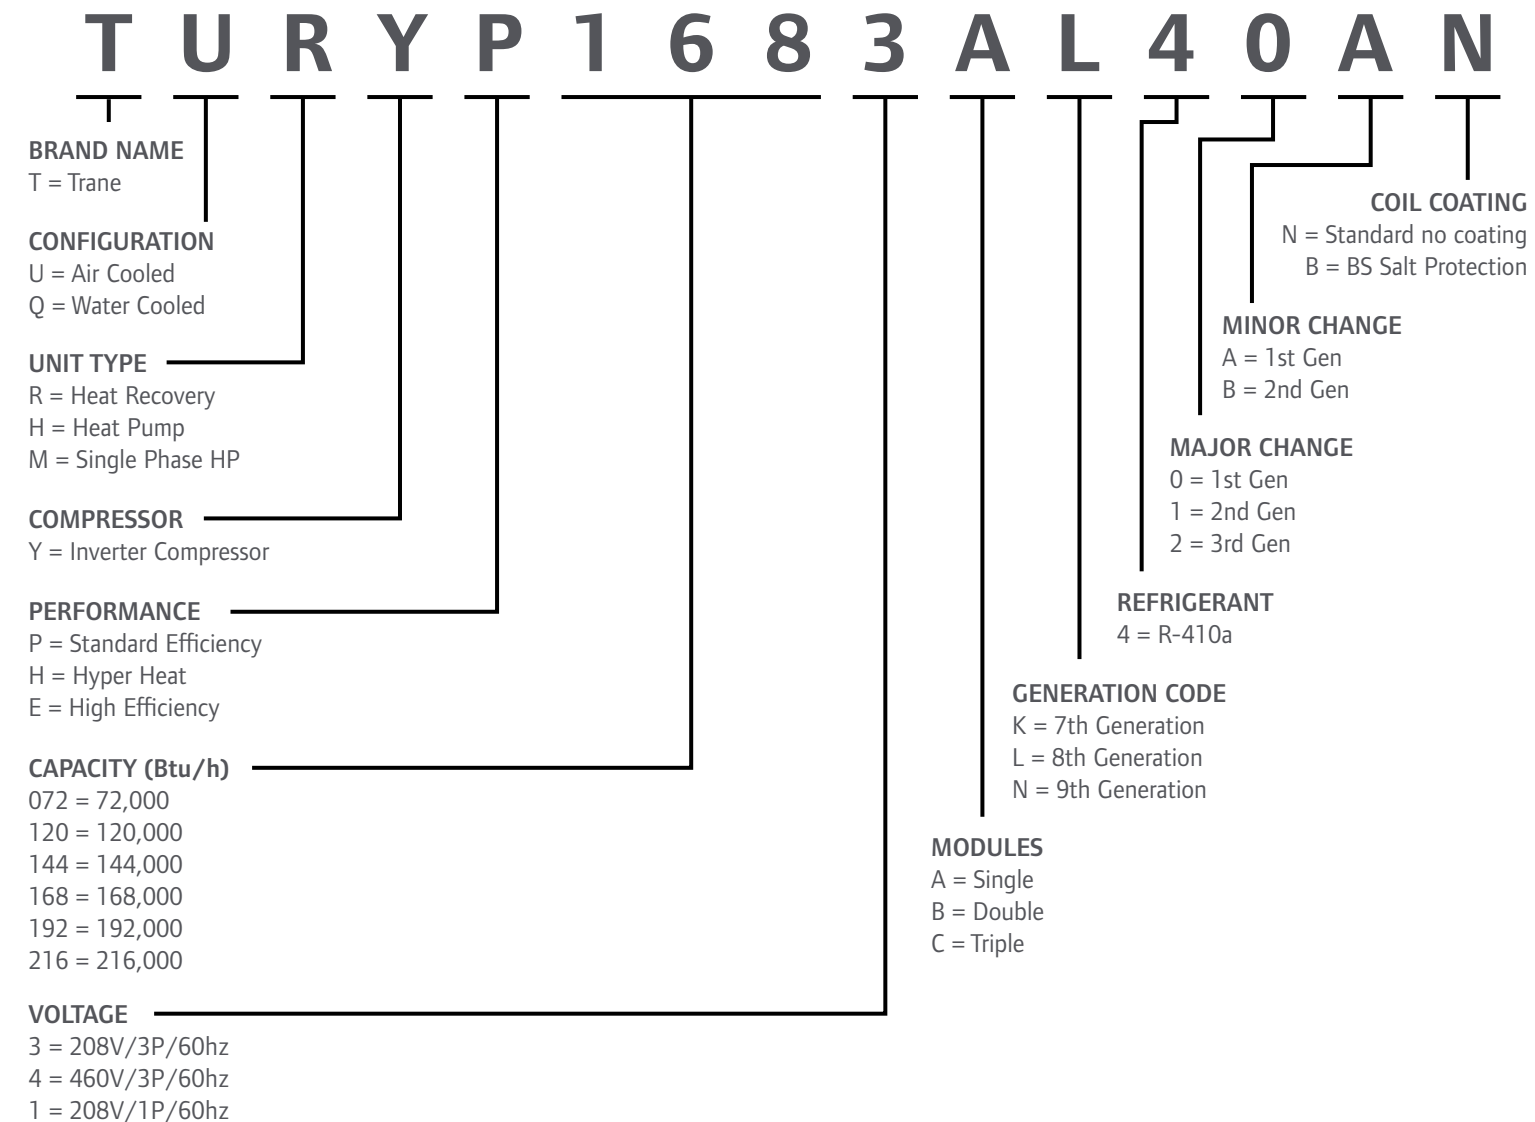

CITY MULTI® Outdoor Unit Model Number Conversion Reference Guide

New Model Number:

Original Model Number: